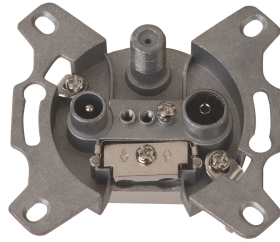

TRIAX

connecting the future

TOU - 01S outlet R/TV/SAT terminated

Article number: 303693

Product description:

TOU - 01S terminated

The TRIAX TOU series of outlets is made of diecast zinc, the coax IEC connectors fulfil the DIN 45325 and IEC 169 standards. The outlets can be built into a Ø60 mm round wall box or surface mounted by means of a TOU frame.

Specifications

ORDER INFORMATION	
EAN Number	5702663036932
SHIELDING	
Shielding factor UHF	>75 dB
Shielding factor VHF	>85 dB
CHARACTERISTICS	
Type	TOU
Outlet Type	Terminated
FREQUENCY	
Frequency Range FM	87.5...108 MHz
Frequency Range TV	5...74/120...862 MHz

Frequency Range SAT	950...2250 MHz
LOSS	
Through Loss IN-FM	1.5 dB
Through Loss IN-TV	2.0 dB
Through Loss IN-SAT	2.0 dB
ISOLATION	
Isolation FM-SAT	> 40.0 dB
Isolation TV-FM	>15.0 dB
RETURN LOSS	
Return Loss FM	Cat. D *) dB
Return Loss TV	Cat. C *) dB
ELECTRICAL	
Impedance	75 Ω
OPERATIONAL	
Screening Efficiency	EN50083-2 (Class A)
DC Passthrough SAT	Yes (20VDC / 500mA)
CONNECTORS	
Connector IN	Saddle & Clamp (S&C)
Connector FM	IEC-female
Connector TV	IEC-male
Connector SAT	F-female
MECHANICAL	
Diameter	60 mm
Dimensions product (H x D x W)	70.6 x 70.6 x 21,9 mm
Packaging Height	0,040 m
Packaging Width	0,070 m
Packaging Depth	0,070 m
Net Weight	0,102 kg
Tara Weight	0,015 kg
Total Weight	0,117 kg
Remarks	*) According to CENELEC: C: 5-40 MHz > 14 dB, 40-862 MHz min. 14 dB - 1.5/oct. D: 5-862 MHz > 10 dB.