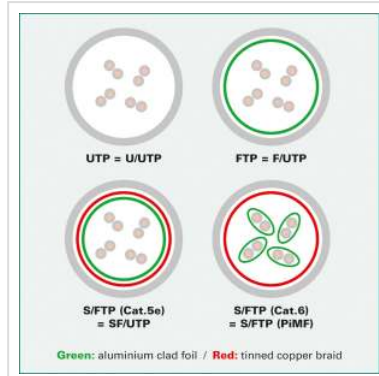

# ROLINE S/FTP Patch Cord Cat.6A (Class EA), solid, LSOH, grey, 30 m

<b>Product No.</b>	21.15.0876
<b>Manufacturer</b>	ROLINE
<b>Manufacturer No.</b>	21.15.0876
<b>EAN (single piece)</b>	7611990110490

Patch cable for networking connections between devices

- Prepared double shielded Twisted Pair cable with screened RJ-45 connectors on both ends
- Durable due to moulded kink protection
- Suitable for PoE applications and multimedia applications where the extension is working over TP
- High quality plugs with gold plated contacts
- Contact settings 1:1, in accordance with the EIA/TIA 568 standard
- Construction: 4-pair solid copper wire, complete braid shielding, pairs shielded with aluminium clad polyester foil

## Technical specifications

Manufacturer	ROLINE
Product group	Twisted Pair Cable
Product type	S/FTP Patchcord
Colour	grey
Length	30 m

Shield type	PiMF
Transfer quality	Cat6A / Class EA
Quantity of wires	8
Conductor type	Solid wire
Crossed	No
Cable LSOH	Yes
Side 1 Connector Type	RJ-45
Side 1 Connector Gender	Male
Side 2 Connector Type	RJ-45
Side 2 Connector Gender	Male
Connector Type RJ45	Standard