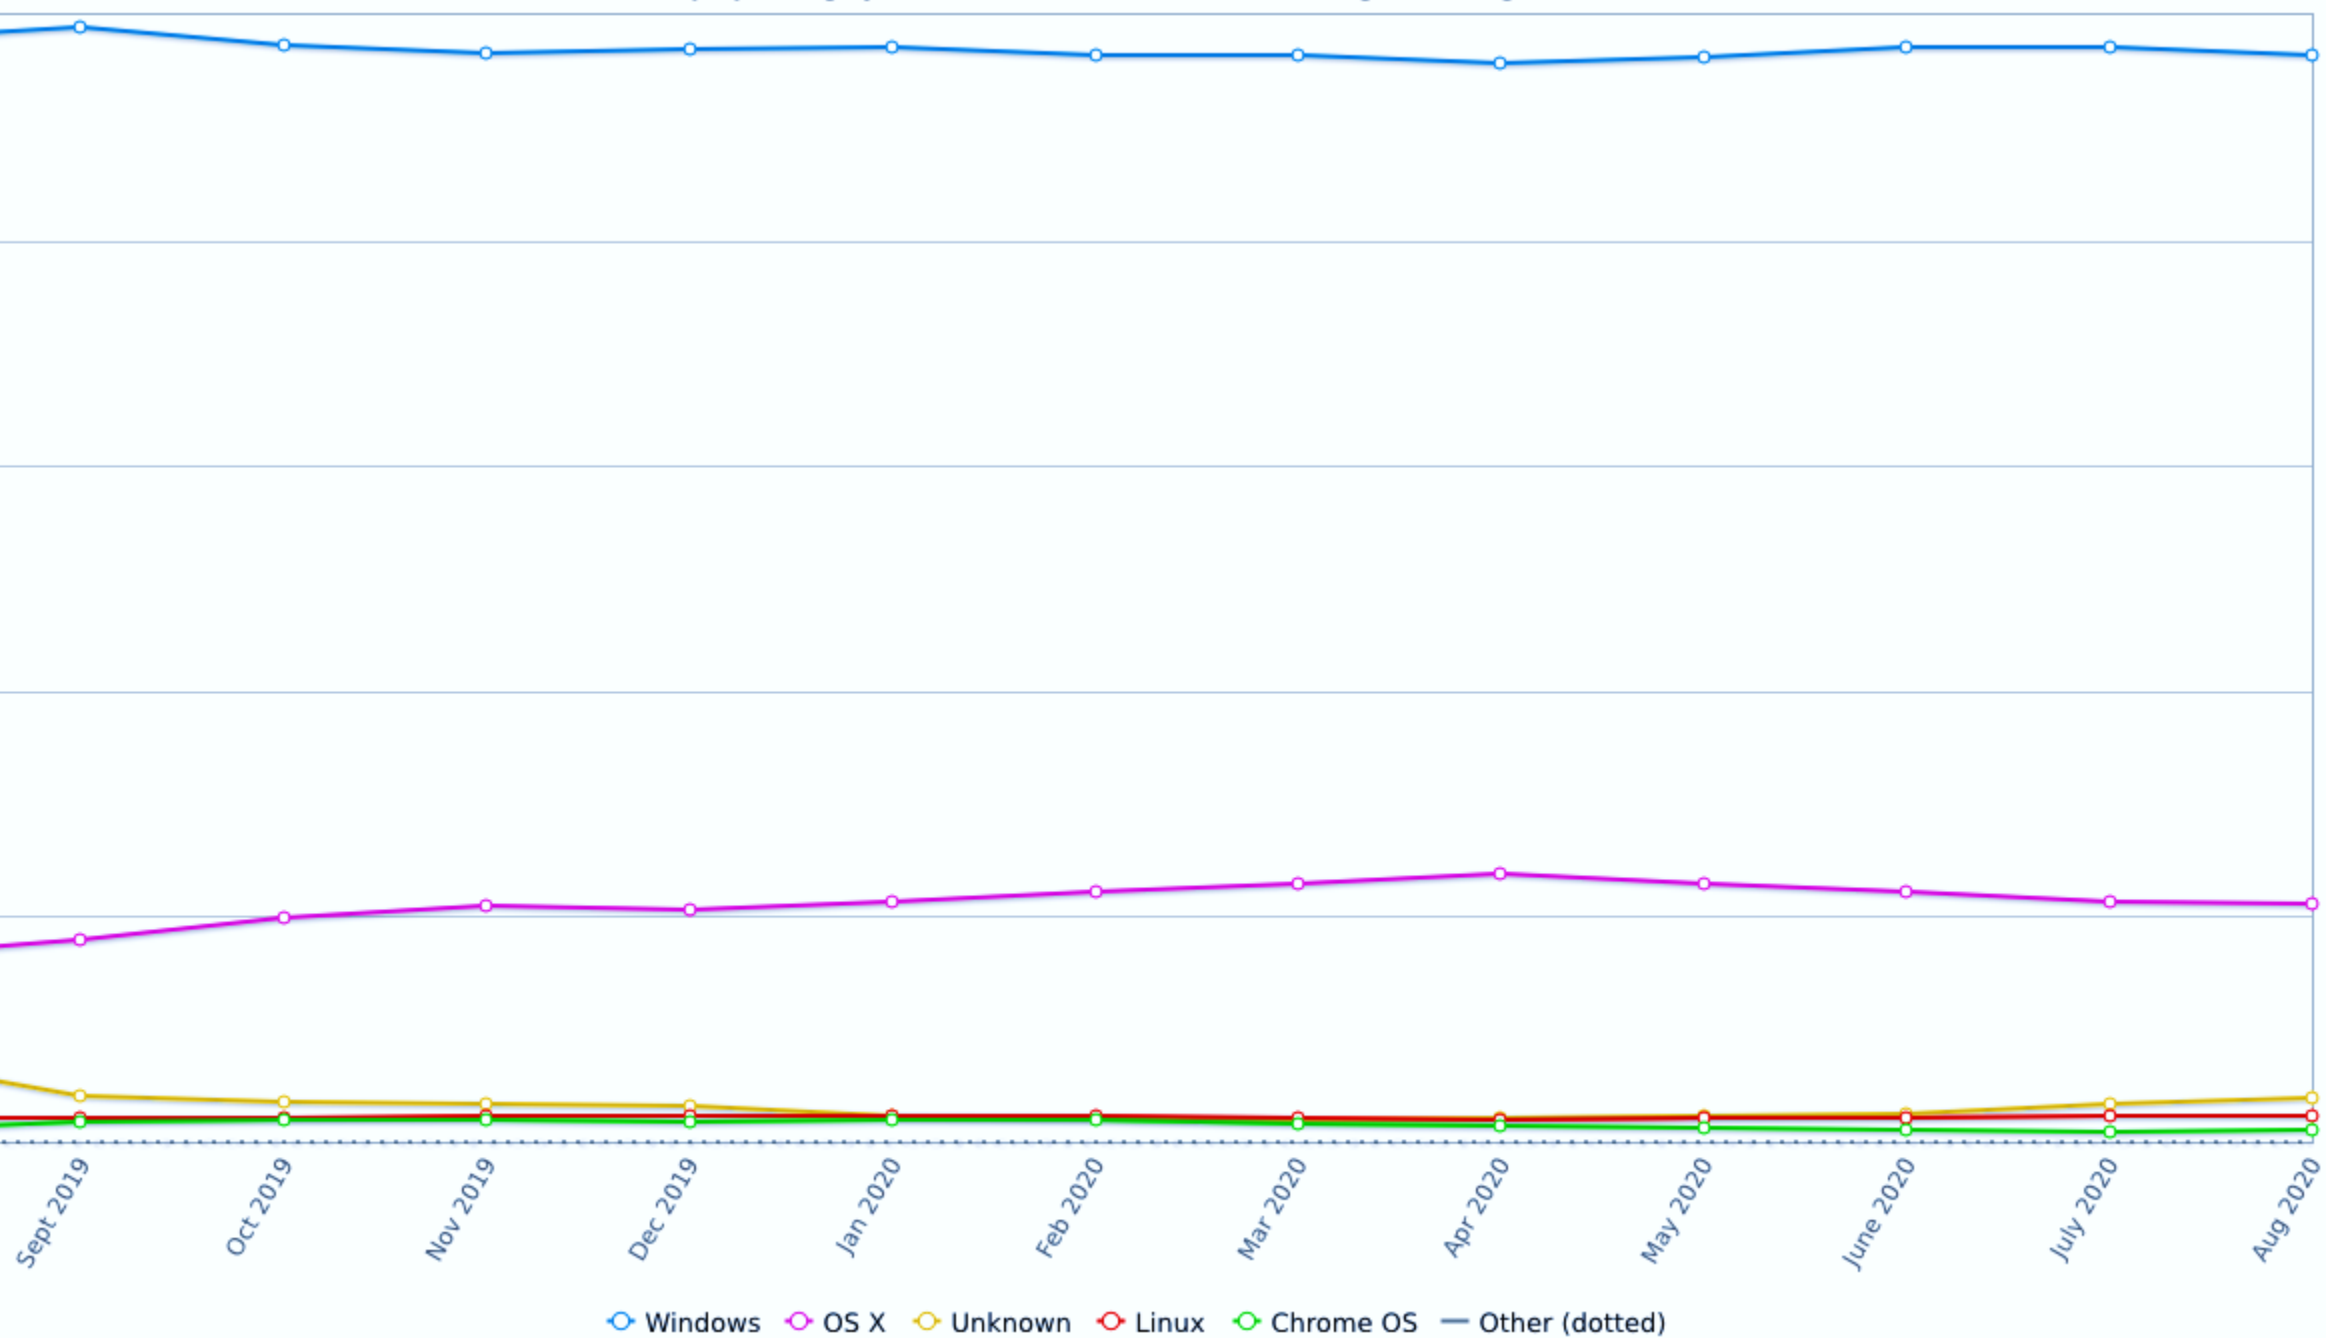

# PROTOCOLS

/ RDP - REMOTE DESKTOP PROTOCOL

/ VNC - VIRTUAL NETWORK COMPUTING

StatCounter Global Stats  
Desktop Operating System Market Share Worldwide from Aug 2019 - Aug 2020