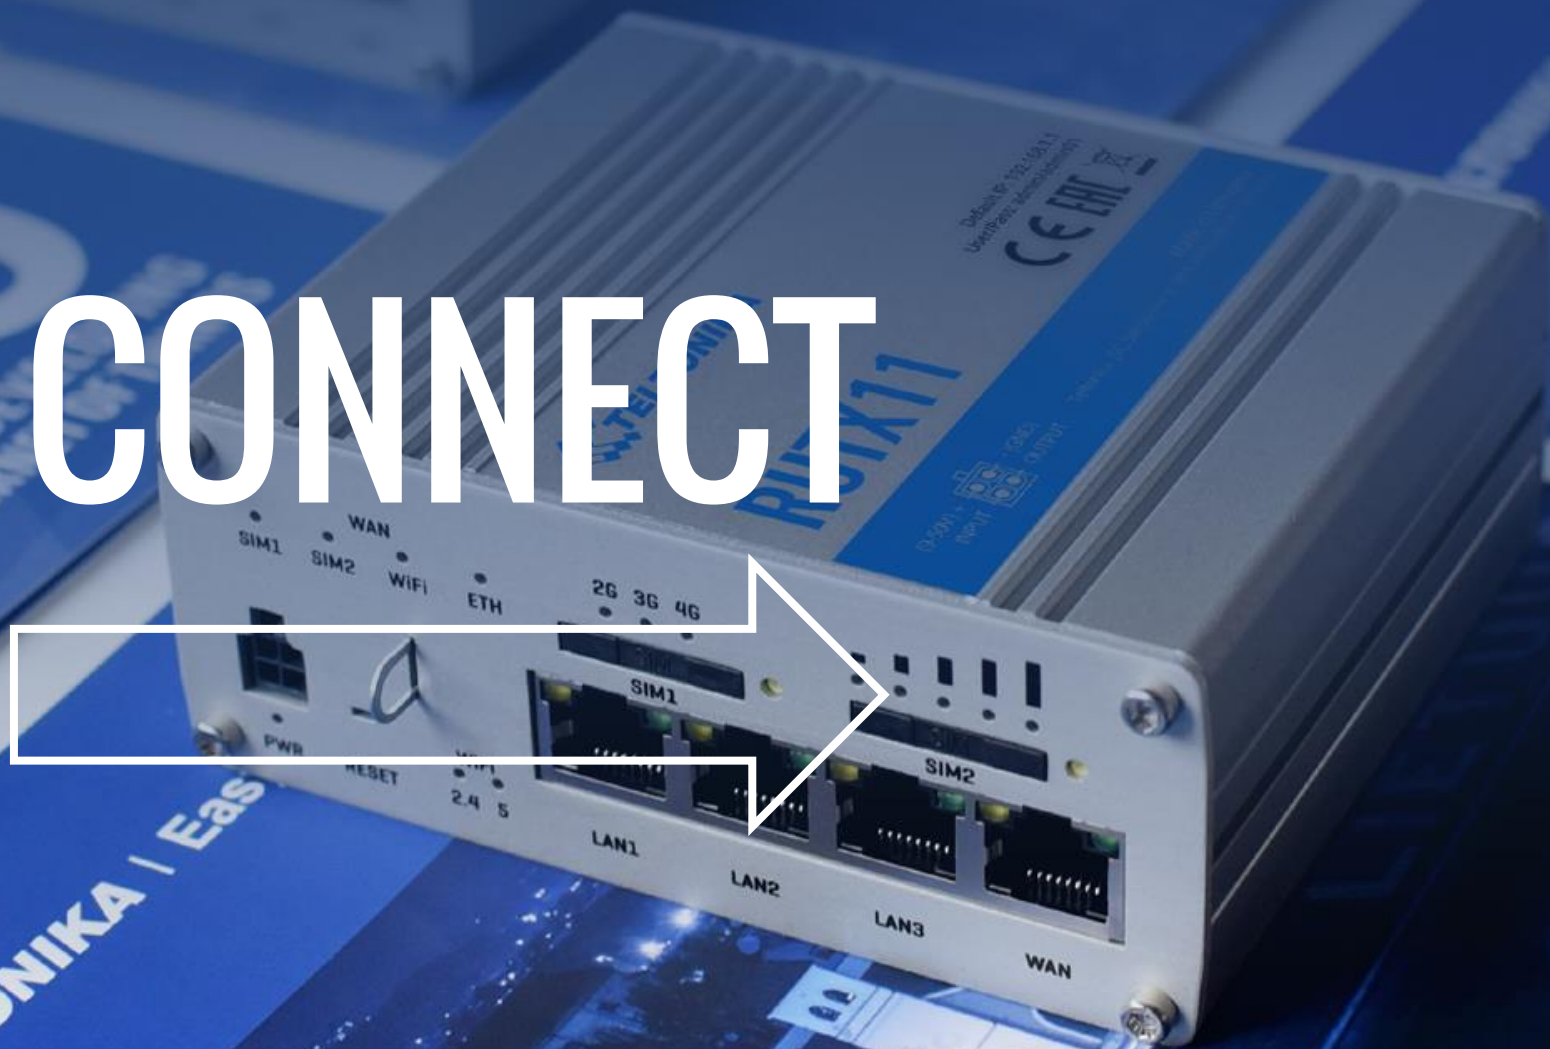

NEW!

CONNECT