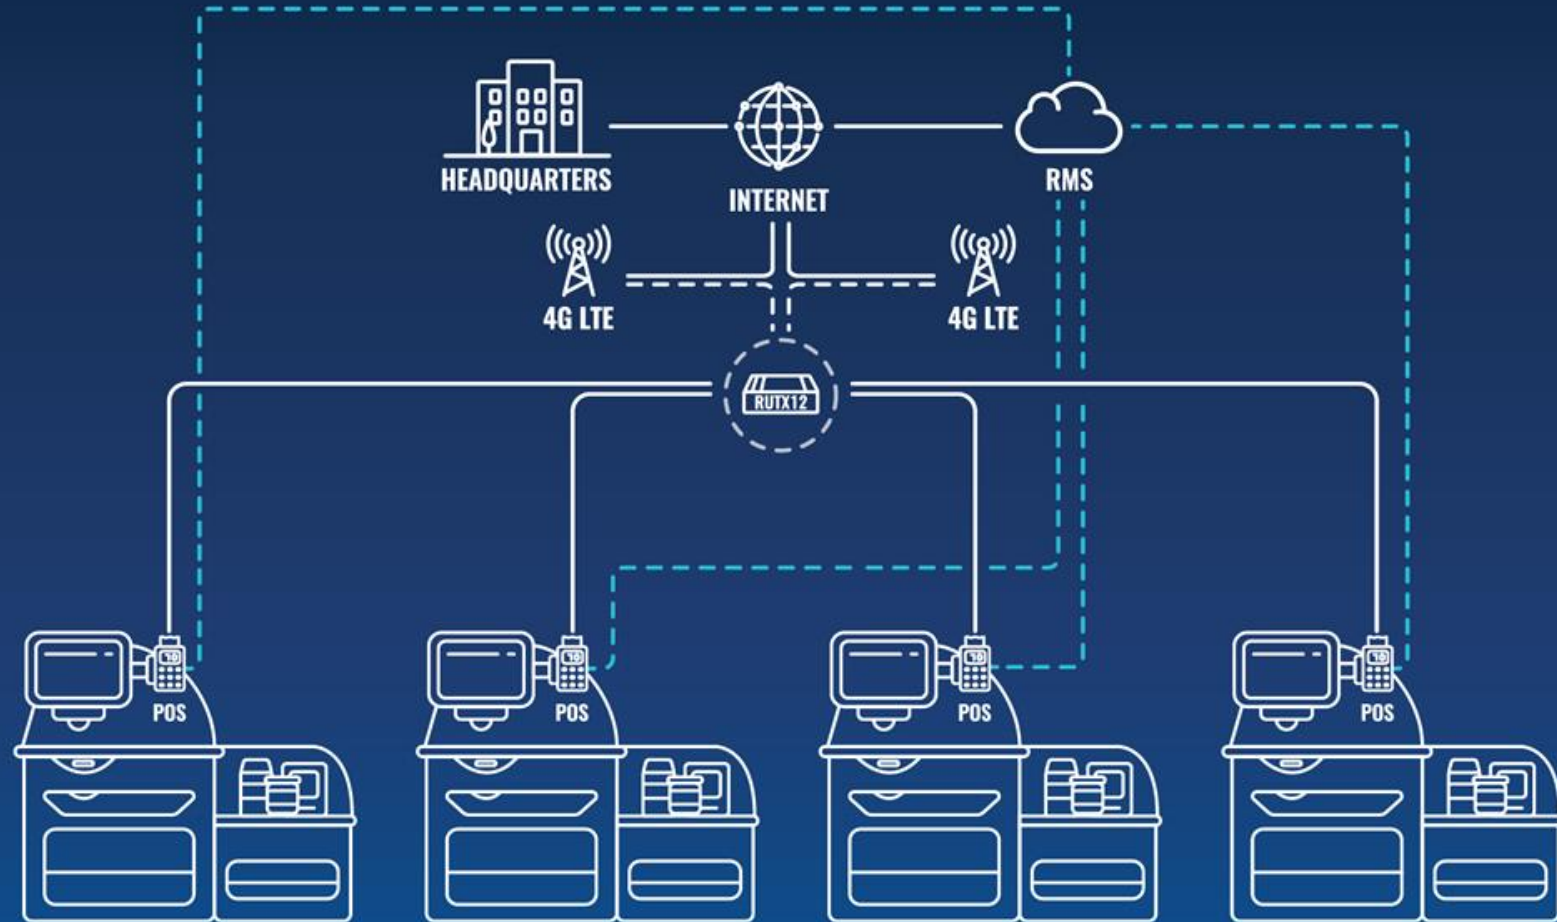

POS REMOTE MANAGEMENT