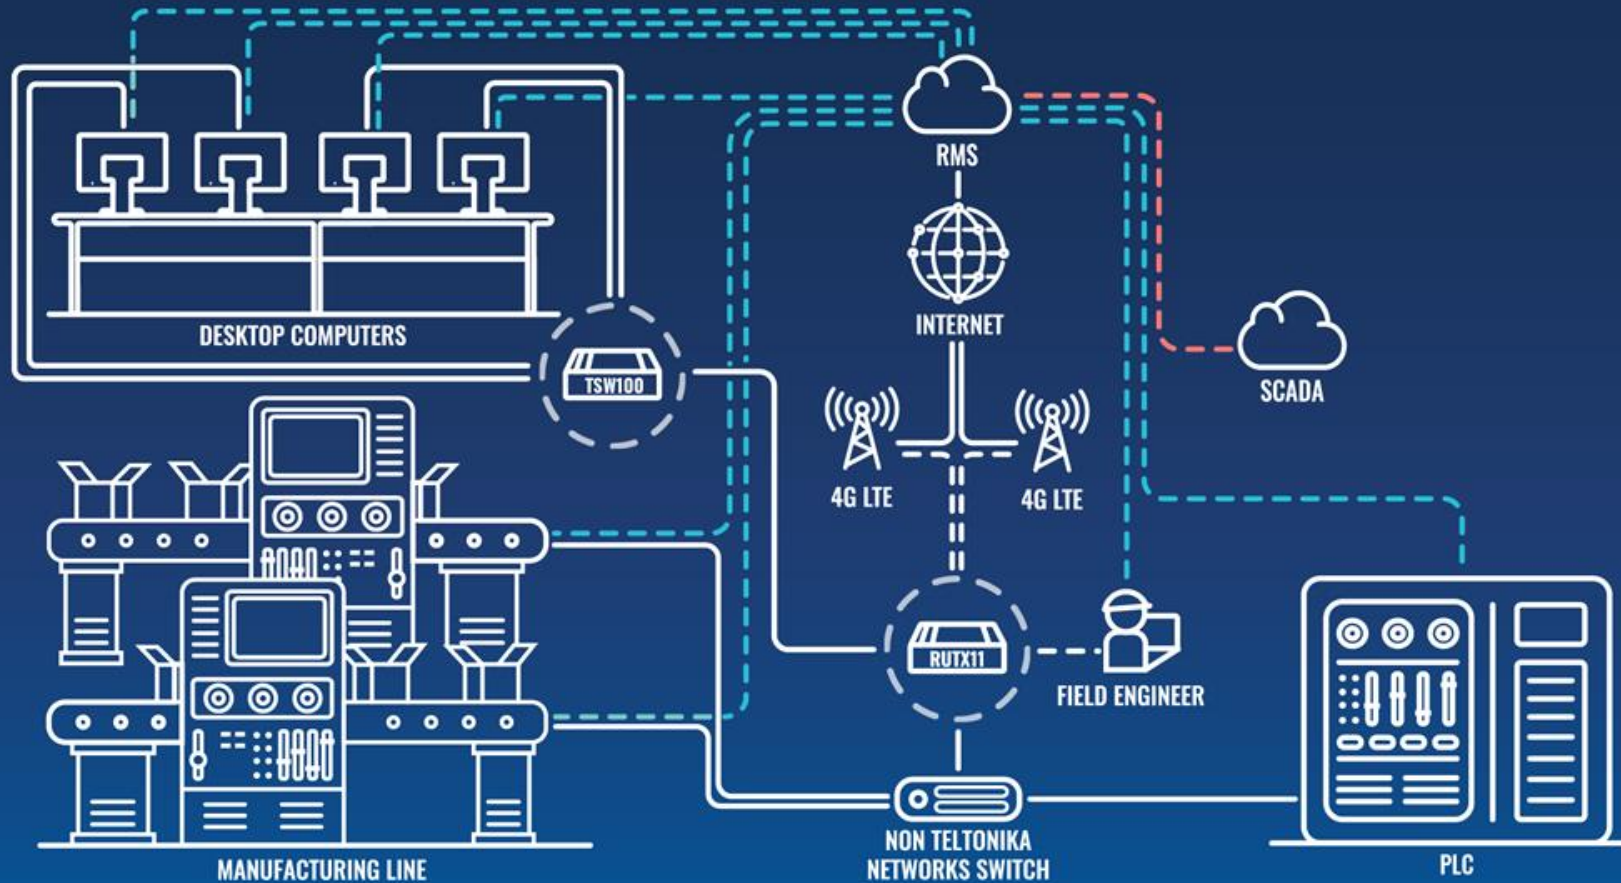

# USE CASES

/ FACTORY AUTOMATION MANAGEMENT

/ OFFICE NETWORK INFRASTRUCTURE MANAGEMENT

/ POS REMOTE MANAGEMENT

REMOTE  
MANAGEMENT  
SYSTEM

WELCOME TO RMS!

RMS is designed to conveniently  
monitor and manage all of your  
Toshiba networking devices

# FACILITY NETWORK INFRASTRUCTURE REMOTE MANAGEMENT