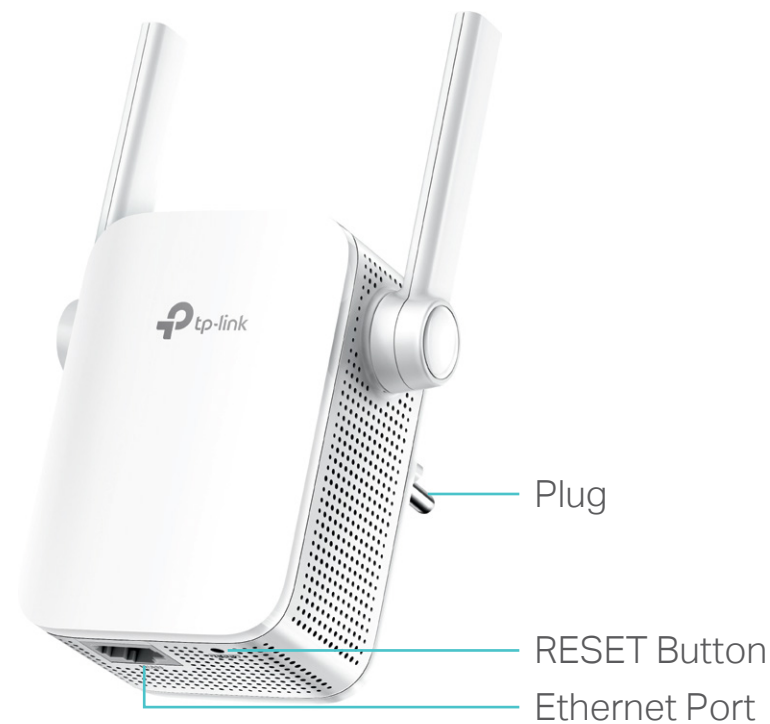

Specifications

Hardware

- Ethernet Port: 1 10/100Mbps RJ45 Port
- Button: WPS Button, RESET Button
- Antenna: 2 External Antennas
- Power Consumption: 3.6W
- Dimensions (W × D × H):
  3.15 x 3.06 x 3.04 in. (80 x 77.8 x 77.3 mm)

Wireless

- Wireless Standards: IEEE 802.11b/g/n
- Frequency: 2.4GHz
- Signal Rate: 300Mbps at 2.4GHz
- Transmit Power: CE: <15dBm
- Reception Sensitivity:
  2.4GHz:
  11g 54Mbps: -79dBm, 11n HT20: -77dBm
  11n HT40: -74dBm
- Wireless Function: Enable/Disable Wireless Radio, Power Schedule, LED Control
- Wireless Security: 64/128-bit WEP, WPA/WPA2, WPA/WPA-PSK2 encryptions

Others

- Certification
  CE, RoHS
- System Requirements
  Microsoft Windows 98SE, NT, 2000, XP, Vista™ or Windows 7, 8, 8.1, 10, MAC OS, NetWare, UNIX or Linux
  Internet Explorer 11, Firefox 12.0, Chrome 20.0, Safari 4.0, or other Java-enabled browser
- Package Contents
  300Mbps Wi-Fi Range Extender TL-WA855RE
  Quick Installation Guide

For more information, please visit

<https://www.tp-link.com/en/products/details/TL-WA855RE.html>

or scan the QR code left

Specifications are subject to change without notice. TP-Link is a registered trademark of TP-Link Technologies CO., Ltd. Other brands and product names are trademarks or registered trademarks of their respective holders. Copyright ©2019 TP-Link Technologies Co., Ltd. All rights reserved. Maximum wireless speed of up to 300Mbps is the theoretical data rate derived from IEEE standard 802.11 specifications. Actual data throughput and wireless coverage will vary due to network conditions and environmental factors including volume of network traffic, building materials and construction, network overhead, actual data throughput rate, and wireless coverage. TP-Link makes no express or implied representations or warranties about this product's compatibility with any future standards. 2.4GHz Performance Mode requires 256 QAM support on Wi-Fi client.

www.tp-link.com

TP-Link 300Mbps Wi-Fi Range Extender TL-WA855RE