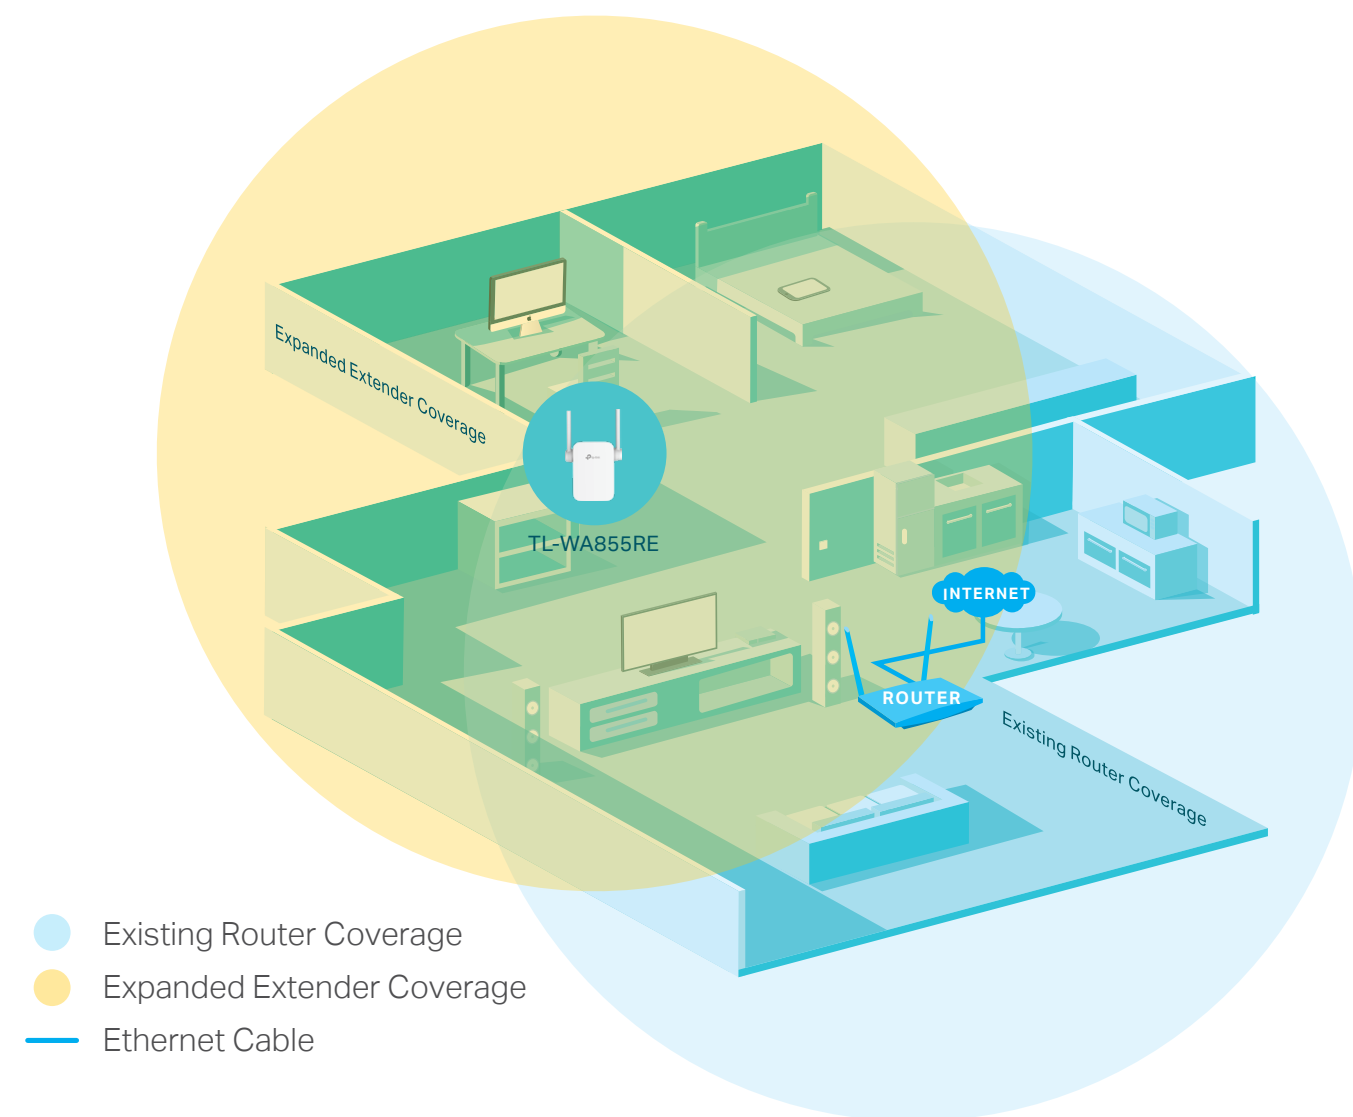

# 300Mbps Wi-Fi Range Extender

Stable Wi-Fi Extension

TL-WA855RE

## Extend the Range of Your Wi-Fi Network

The 300Mbps Wi-Fi Range Extender connects to your router wirelessly, strengthening and expanding its signal into areas it can't reach on its own, achieving speed of 300Mbps.

## Perfect Location at a Glimpse

An intelligent Signal light helps you quickly find the best location to install the range extender.