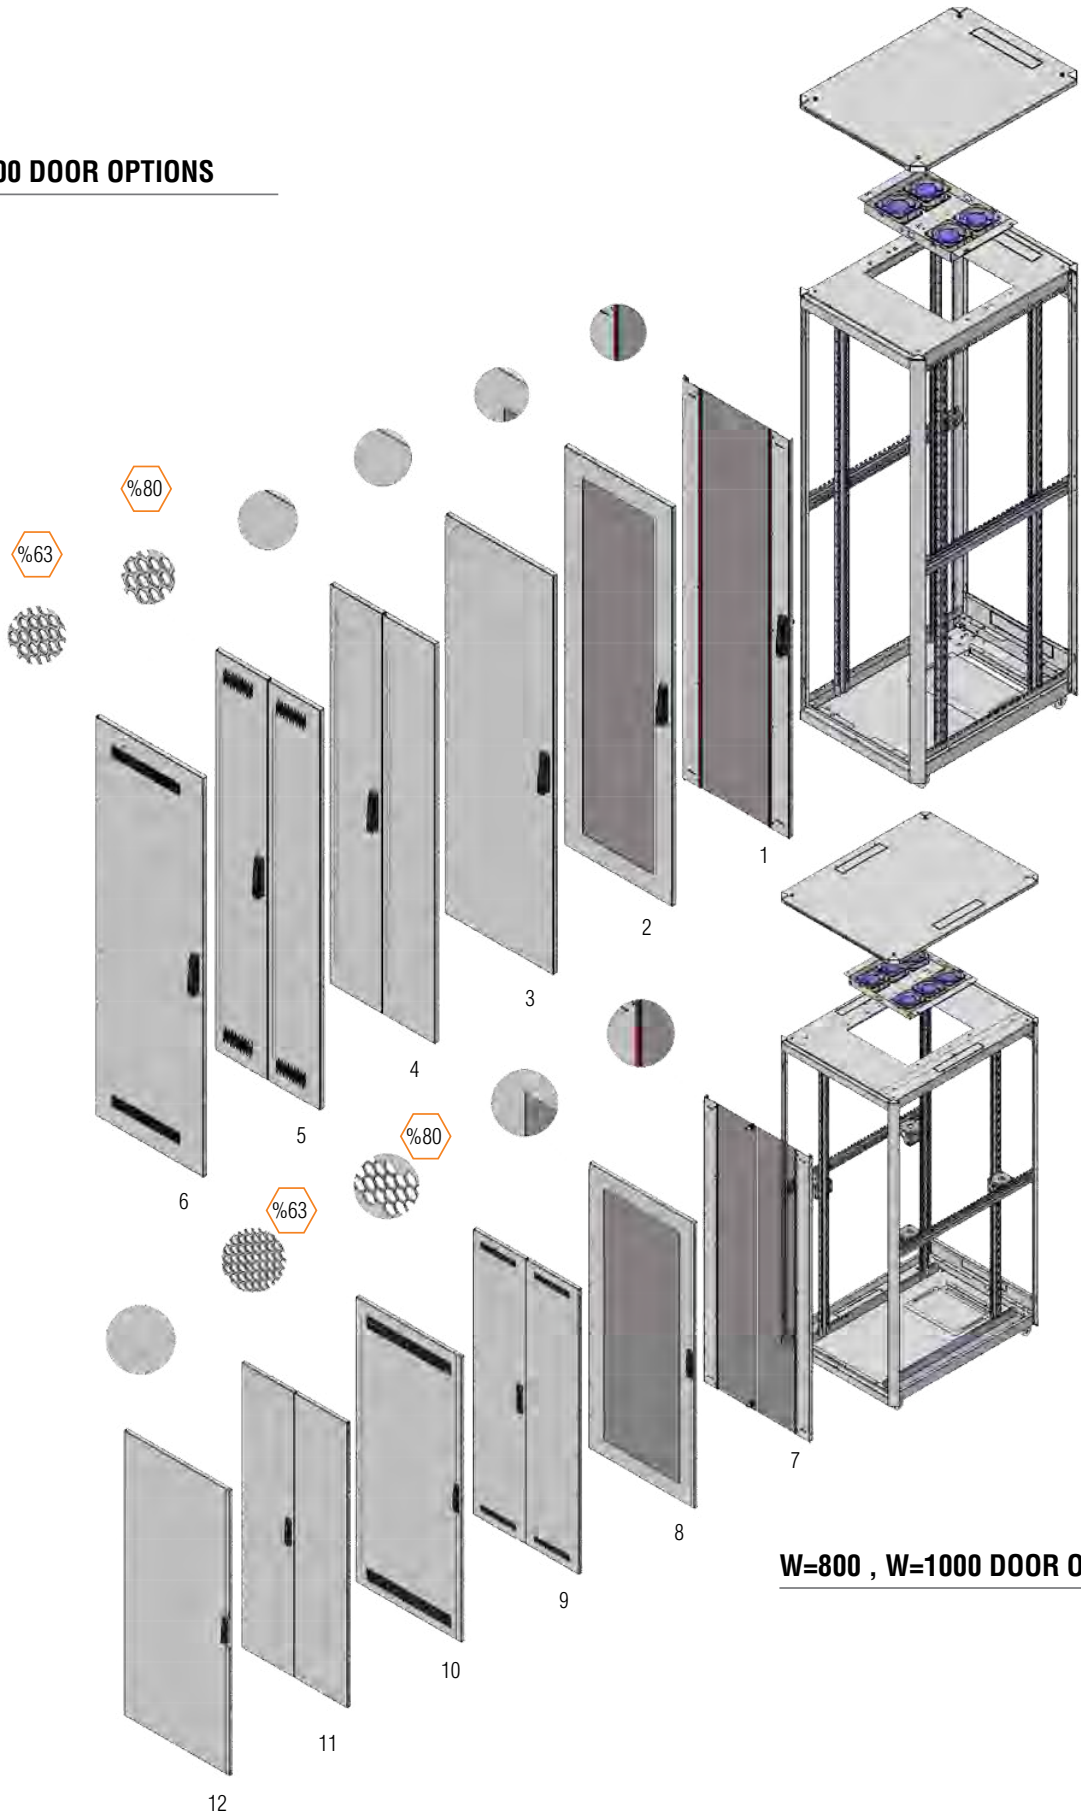

THE CHARACTERISTIC FEATURES OF GT NETWORK

- >Meets the demands perfectly
- >Loading capacity: 600 kgs
- >Height Options: 12U – 42U
- >Width Option: 600mm
- >Depth Option: 600mm
- >Flatpack option
- >Easy assembly with the special design
- >plastic cable entry on the top and sliding cable entry on the bottom
- >Removable, openable, lockable side doors
- >Removable and fixable front wheels with breaks.
- >Max. load capacity of castors is 600 kgs/each

xx= Color Code, 22 means Light Grey Ral 7035 and 11 means Black RAL 9005, the code is added by the customer at the order.

The door width to be selected should be selected among the door options with the related surface dimensions
When one of the door options is selected, it should be informed at the order width its selected surface

The number 0 from the door. Options stands for "doorless" The standart door options.

Front door=11, Side Door=8 Rear door=6

W=600 DOOR OPTIONS

W=800 , W=1000 DOOR OPTIONS