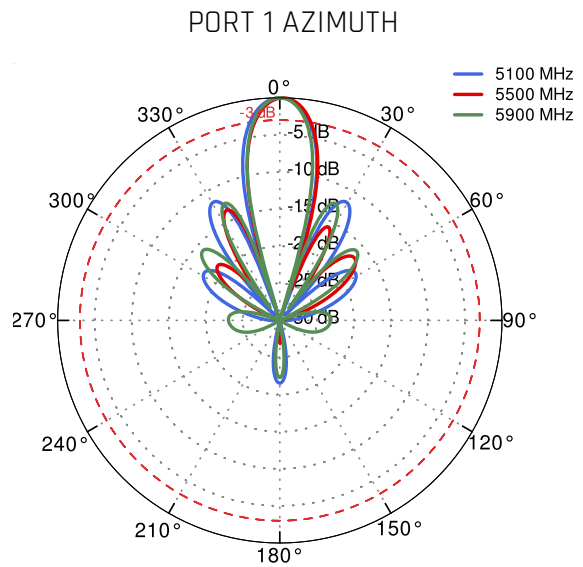

## WI-FI ANTENNA SPECIFICATION

<b>FREQUENCY</b>	2.4 - 2.5 GHz 5.1 - 5.9 GHz
<b>GAIN</b>	2.4 - 2.5 GHz : 12 dBi 5.1 - 5.9 GHz : 14 dBi
<b>FRONT-TO-BACK</b>	>20 dB
<b>VSWR</b>	<2.00
<b>BEAMWIDTH</b>	2.4 - 2.5 GHz - 90°/30° ±5° 5.1 - 5.9 GHz - 90°/16° ±5°
<b>POLARIZATION</b>	H&V
<b>IMPEDANCE</b>	50 Ω

## BLUETOOTH ANTENNA SPECIFICATION

<b>FREQUENCY</b>	2.30 - 2.60 GHz
<b>GAIN</b>	3 dBi
<b>VSWR</b>	<1.70, max <2.00
<b>BEAMWIDTH</b>	360°/25° ±5°
<b>POLARIZATION</b>	Vertical
<b>IMPEDANCE</b>	50 Ω

# MECHANICAL SPECIFICATION

<b>MATERIALS</b>	ABS, aluminum, PTFE, Fiberglass
<b>CONNECTOR TYPE</b>	RJ45
<b>INGRESS PROTECTION</b>	IP67
<b>DIMENSIONS</b>	272 x 276 x 96 mm 10.71 x 10.87 x 3.78 inch
<b>WEIGHT</b>	1.8 kg 3.97 lbs
<b>OPERATING TEMPERATURE</b>	From -40°C to 80°C From -40°F to 176°F

# PLOTS

VSWR

**GAIN**

**Wi-Fi from 2.4GHz to 2.5GHz**

Wi-Fi from 5.1GHz to 5.9GHz

Wi-Fi from 2.4GHz to 2.5GHz

Wi-Fi from 5.1GHz to 5.9GHz

**DIMENSIONS**