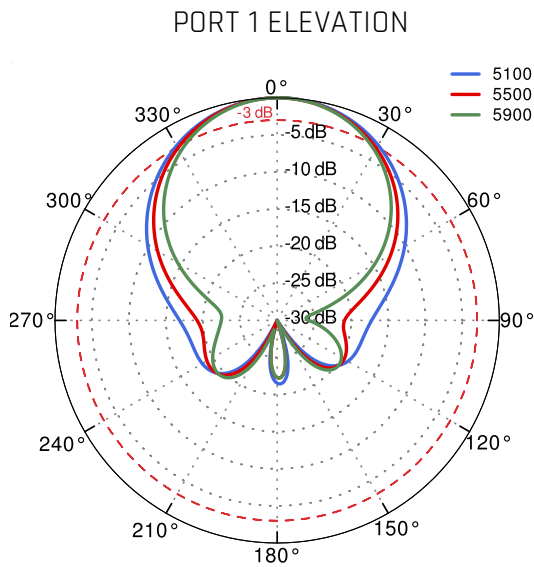

## WI-FI ANTENNA SPECIFICATION

<b>FREQUENCY</b>	2.4 - 2.5 GHz 5.1 - 5.9 GHz
<b>GAIN</b>	2.4 - 2.5 GHz : 12 dBi 5.1 - 5.9 GHz : 14 dBi
<b>FRONT-TO-BACK</b>	>20 dB
<b>VSWR</b>	<2.00
<b>BEAMWIDTH</b>	2.4 - 2.5 GHz - 90°/30° ±5° 5.1 - 5.9 GHz - 90°/16° ±5°
<b>POLARIZATION</b>	H&V
<b>IMPEDANCE</b>	50 Ω

## BLUETOOTH ANTENNA SPECIFICATION

<b>FREQUENCY</b>	2.30 - 2.60 GHz
<b>GAIN</b>	3 dBi
<b>VSWR</b>	<1.70, max <2.00
<b>BEAMWIDTH</b>	360°/25° ±5°
<b>POLARIZATION</b>	Vertical
<b>IMPEDANCE</b>	50 Ω

# MECHANICAL SPECIFICATION

<b>MATERIALS</b>	ABS, aluminum, PTFE, Fiberglass
<b>CONNECTOR TYPE</b>	RJ45
<b>INGRESS PROTECTION</b>	IP67
<b>DIMENSIONS</b>	272 x 276 x 96 mm 10.71 x 10.87 x 3.78 inch
<b>WEIGHT</b>	1.8 kg 3.97 lbs
<b>OPERATING TEMPERATURE</b>	From -40°C to 80°C From -40°F to 176°F

# PLOTS

VSWR

**GAIN**

**Wi-Fi from 2.4GHz to 2.5GHz**

Wi-Fi from 5.1GHz to 5.9GHz

Wi-Fi from 2.4GHz to 2.5GHz

Wi-Fi from 5.1GHz to 5.9GHz

**DIMENSIONS**