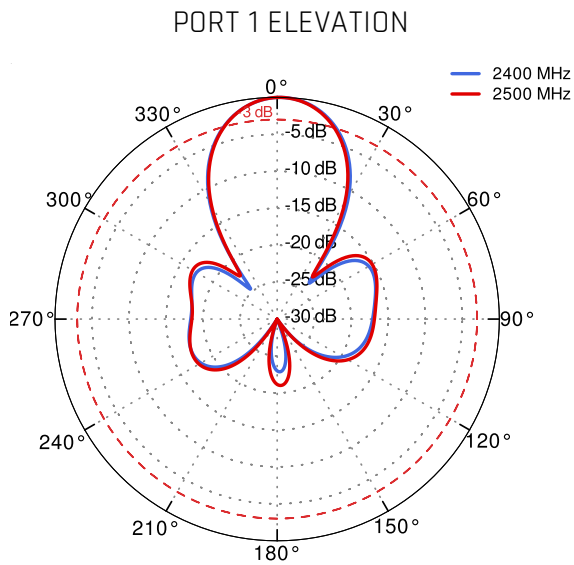

## WI-FI ANTENNA SPECIFICATION

<b>FREQUENCY</b>	2.4 - 2.5 GHz 5.1 - 5.9 GHz
<b>GAIN</b>	2.4 - 2.5 GHz : 12 dBi 5.1 - 5.9 GHz : 14 dBi
<b>FRONT-TO-BACK</b>	>20 dB
<b>VSWR</b>	<2.00
<b>BEAMWIDTH</b>	2.4 - 2.5 GHz - 90°/30° ±5° 5.1 - 5.9 GHz - 90°/16° ±5°
<b>POLARIZATION</b>	H&V
<b>IMPEDANCE</b>	50 Ω

## BLUETOOTH ANTENNA SPECIFICATION

<b>FREQUENCY</b>	2.30 - 2.60 GHz
<b>GAIN</b>	3 dBi
<b>VSWR</b>	<1.70, max <2.00
<b>BEAMWIDTH</b>	360°/25° ±5°
<b>POLARIZATION</b>	Vertical
<b>IMPEDANCE</b>	50 Ω

# MECHANICAL SPECIFICATION

<b>MATERIALS</b>	ABS, aluminum, PTFE, Fiberglass
<b>CONNECTOR TYPE</b>	RJ45
<b>INGRESS PROTECTION</b>	IP67
<b>DIMENSIONS</b>	272 x 276 x 96 mm 10.71 x 10.87 x 3.78 inch
<b>WEIGHT</b>	1.8 kg 3.97 lbs
<b>OPERATING TEMPERATURE</b>	From -40°C to 80°C From -40°F to 176°F

# PLOTS

VSWR

**GAIN**

**Wi-Fi from 2.4GHz to 2.5GHz**

Wi-Fi from 5.1GHz to 5.9GHz

Wi-Fi from 2.4GHz to 2.5GHz

Wi-Fi from 5.1GHz to 5.9GHz

**DIMENSIONS**