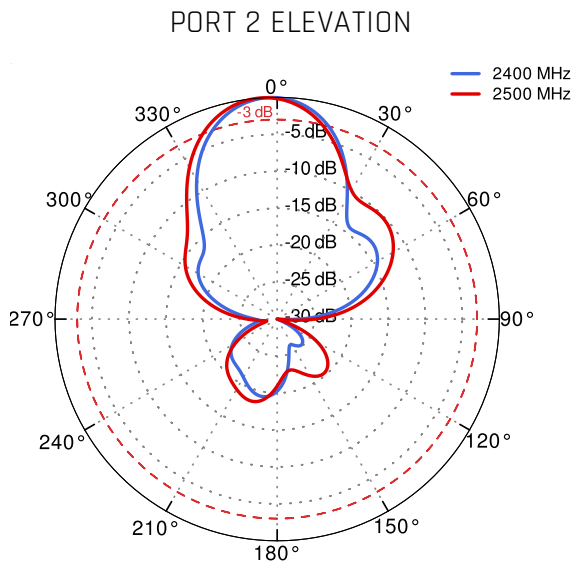

## WI-FI ANTENNA SPECIFICATION

<b>FREQUENCY</b>	2.4 - 2.5 GHz 5.1 - 5.9 GHz
<b>GAIN</b>	2.4 - 2.5 GHz : 12 dBi 5.1 - 5.9 GHz : 14 dBi
<b>FRONT-TO-BACK</b>	>20 dB
<b>VSWR</b>	<2.00
<b>BEAMWIDTH</b>	2.4 - 2.5 GHz - 90°/30° ±5° 5.1 - 5.9 GHz - 90°/16° ±5°
<b>POLARIZATION</b>	H&V
<b>IMPEDANCE</b>	50 Ω

## BLUETOOTH ANTENNA SPECIFICATION

<b>FREQUENCY</b>	2.30 - 2.60 GHz
<b>GAIN</b>	3 dBi
<b>VSWR</b>	<1.70, max <2.00
<b>BEAMWIDTH</b>	360°/25° ±5°
<b>POLARIZATION</b>	Vertical
<b>IMPEDANCE</b>	50 Ω

# MECHANICAL SPECIFICATION

<b>MATERIALS</b>	ABS, aluminum, PTFE, Fiberglass
<b>CONNECTOR TYPE</b>	RJ45
<b>INGRESS PROTECTION</b>	IP67
<b>DIMENSIONS</b>	272 x 276 x 96 mm 10.71 x 10.87 x 3.78 inch
<b>WEIGHT</b>	1.8 kg 3.97 lbs
<b>OPERATING TEMPERATURE</b>	From -40°C to 80°C From -40°F to 176°F

# PLOTS

VSWR

**GAIN**

**Wi-Fi from 2.4GHz to 2.5GHz**

Wi-Fi from 5.1GHz to 5.9GHz

Wi-Fi from 2.4GHz to 2.5GHz

Wi-Fi from 5.1GHz to 5.9GHz

**DIMENSIONS**