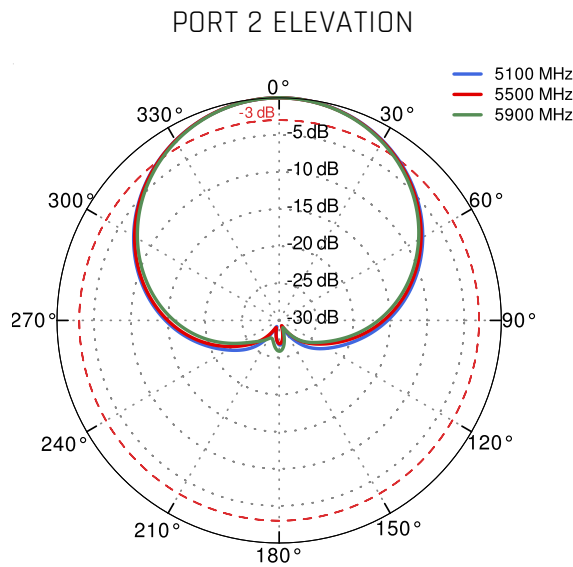

## WI-FI ANTENNA SPECIFICATION

<b>FREQUENCY</b>	2.4 - 2.5 GHz 5.1 - 5.9 GHz
<b>GAIN</b>	2.4 - 2.5 GHz : 12 dBi 5.1 - 5.9 GHz : 14 dBi
<b>FRONT-TO-BACK</b>	>20 dB
<b>VSWR</b>	<2.00
<b>BEAMWIDTH</b>	2.4 - 2.5 GHz - 90°/30° ±5° 5.1 - 5.9 GHz - 90°/16° ±5°
<b>POLARIZATION</b>	H&V
<b>IMPEDANCE</b>	50 Ω

## BLUETOOTH ANTENNA SPECIFICATION

<b>FREQUENCY</b>	2.30 - 2.60 GHz
<b>GAIN</b>	3 dBi
<b>VSWR</b>	<1.70, max <2.00
<b>BEAMWIDTH</b>	360°/25° ±5°
<b>POLARIZATION</b>	Vertical
<b>IMPEDANCE</b>	50 Ω

# MECHANICAL SPECIFICATION

<b>MATERIALS</b>	ABS, aluminum, PTFE, Fiberglass
<b>CONNECTOR TYPE</b>	RJ45
<b>INGRESS PROTECTION</b>	IP67
<b>DIMENSIONS</b>	272 x 276 x 96 mm 10.71 x 10.87 x 3.78 inch
<b>WEIGHT</b>	1.8 kg 3.97 lbs
<b>OPERATING TEMPERATURE</b>	From -40°C to 80°C From -40°F to 176°F

# PLOTS

VSWR

**GAIN**

**Wi-Fi from 2.4GHz to 2.5GHz**

Wi-Fi from 5.1GHz to 5.9GHz

Wi-Fi from 2.4GHz to 2.5GHz

Wi-Fi from 5.1GHz to 5.9GHz

**DIMENSIONS**