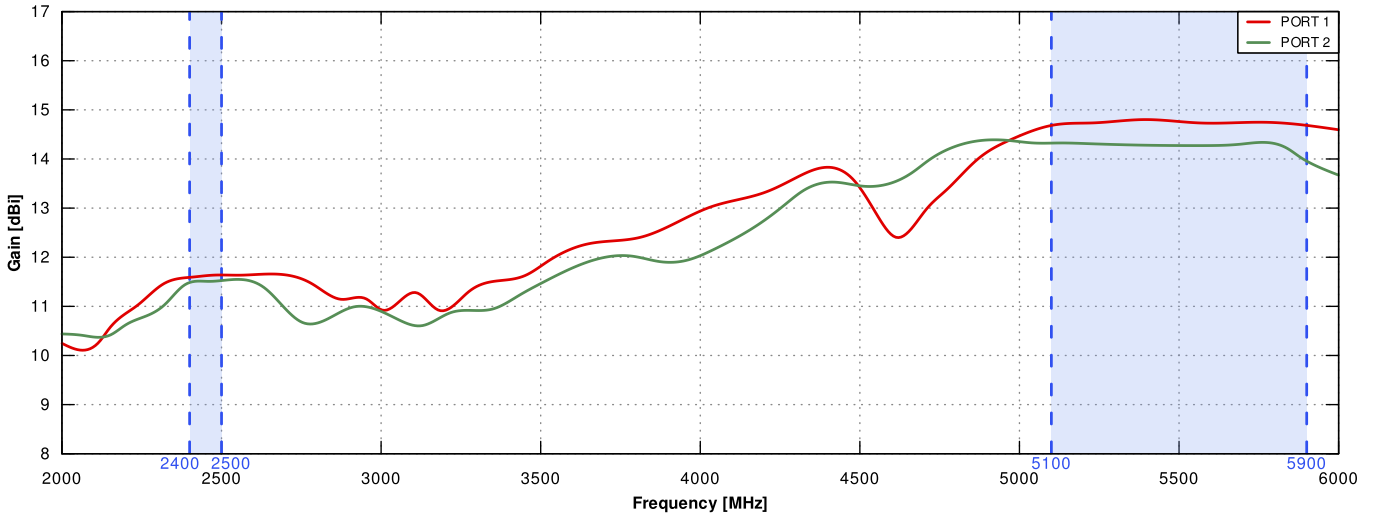

## WI-FI ANTENNA SPECIFICATION

<b>FREQUENCY</b>	2.4 - 2.5 GHz 5.1 - 5.9 GHz
<b>GAIN</b>	2.4 - 2.5 GHz : 12 dBi 5.1 - 5.9 GHz : 14 dBi
<b>FRONT-TO-BACK</b>	>20 dB
<b>VSWR</b>	<2.00
<b>BEAMWIDTH</b>	2.4 - 2.5 GHz - 90°/30° ±5° 5.1 - 5.9 GHz - 90°/16° ±5°
<b>POLARIZATION</b>	H&V
<b>IMPEDANCE</b>	50 Ω

## BLUETOOTH ANTENNA SPECIFICATION

<b>FREQUENCY</b>	2.30 - 2.60 GHz
<b>GAIN</b>	3 dBi
<b>VSWR</b>	<1.70, max <2.00
<b>BEAMWIDTH</b>	360°/25° ±5°
<b>POLARIZATION</b>	Vertical
<b>IMPEDANCE</b>	50 Ω

# MECHANICAL SPECIFICATION

<b>MATERIALS</b>	ABS, aluminum, PTFE, Fiberglass
<b>CONNECTOR TYPE</b>	RJ45
<b>INGRESS PROTECTION</b>	IP67
<b>DIMENSIONS</b>	272 x 276 x 96 mm 10.71 x 10.87 x 3.78 inch
<b>WEIGHT</b>	1.8 kg 3.97 lbs
<b>OPERATING TEMPERATURE</b>	From -40°C to 80°C From -40°F to 176°F

# PLOTS

VSWR

**GAIN**

**Wi-Fi from 2.4GHz to 2.5GHz**

Wi-Fi from 5.1GHz to 5.9GHz

Wi-Fi from 2.4GHz to 2.5GHz

Wi-Fi from 5.1GHz to 5.9GHz

**DIMENSIONS**