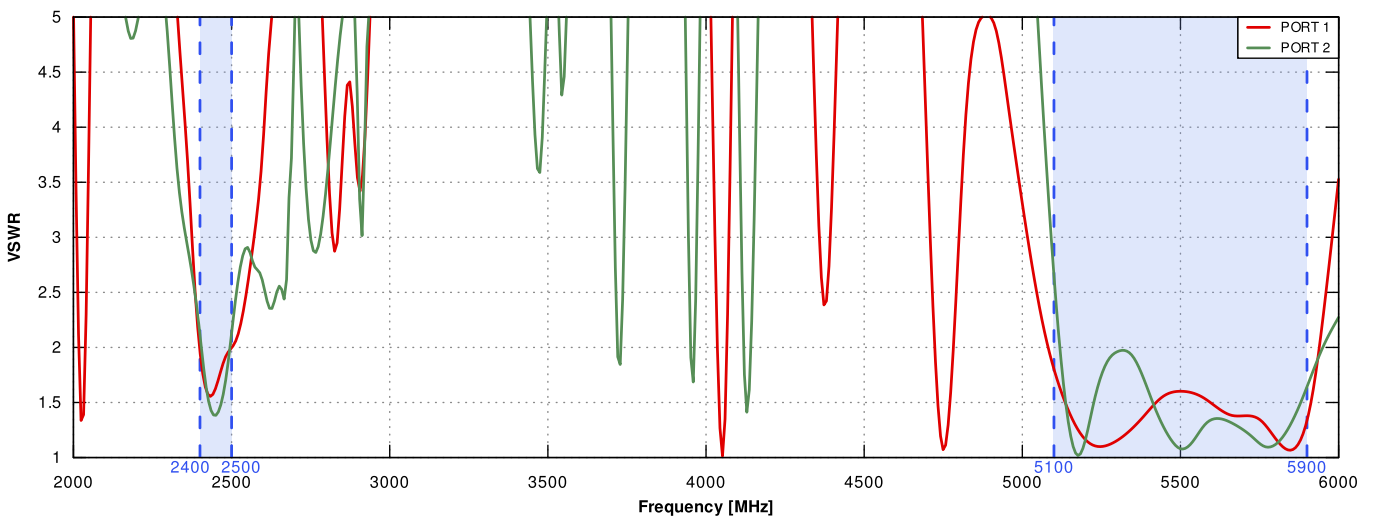

## WI-FI ANTENNA SPECIFICATION

<b>FREQUENCY</b>	2.4 - 2.5 GHz 5.1 - 5.9 GHz
<b>GAIN</b>	2.4 - 2.5 GHz : 12 dBi 5.1 - 5.9 GHz : 14 dBi
<b>FRONT-TO-BACK</b>	>20 dB
<b>VSWR</b>	<2.00
<b>BEAMWIDTH</b>	2.4 - 2.5 GHz - 90°/30° ±5° 5.1 - 5.9 GHz - 90°/16° ±5°
<b>POLARIZATION</b>	H&V
<b>IMPEDANCE</b>	50 Ω

## BLUETOOTH ANTENNA SPECIFICATION

<b>FREQUENCY</b>	2.30 - 2.60 GHz
<b>GAIN</b>	3 dBi
<b>VSWR</b>	<1.70, max <2.00
<b>BEAMWIDTH</b>	360°/25° ±5°
<b>POLARIZATION</b>	Vertical
<b>IMPEDANCE</b>	50 Ω

# PLOTS

VSWR

**GAIN**

**Wi-Fi from 2.4GHz to 2.5GHz**

Wi-Fi from 5.1GHz to 5.9GHz

Wi-Fi from 2.4GHz to 2.5GHz

Wi-Fi from 5.1GHz to 5.9GHz

**DIMENSIONS**