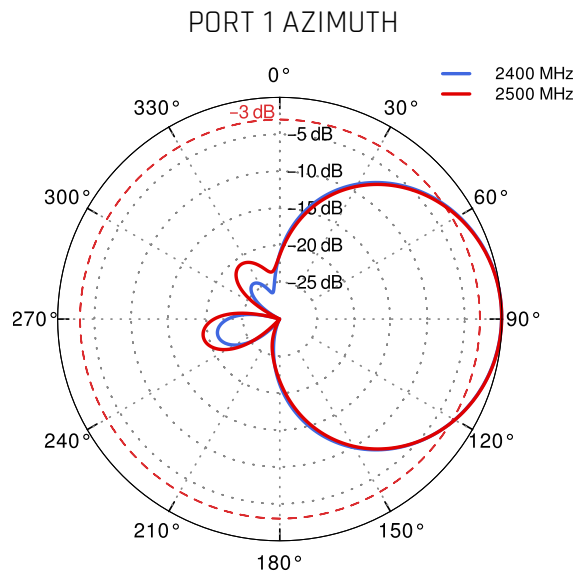

## WI-FI ANTENNA SPECIFICATION

<b>FREQUENCY</b>	2.4 - 2.5 GHz 5.1 - 5.9 GHz
<b>GAIN</b>	2.4 - 2.5 GHz : 12 dBi 5.1 - 5.9 GHz : 14 dBi
<b>FRONT-TO-BACK</b>	>20 dB
<b>VSWR</b>	<2.00
<b>BEAMWIDTH</b>	2.4 - 2.5 GHz - 90°/30° ±5° 5.1 - 5.9 GHz - 90°/16° ±5°
<b>POLARIZATION</b>	H&V
<b>IMPEDANCE</b>	50 Ω

## BLUETOOTH ANTENNA SPECIFICATION

<b>FREQUENCY</b>	2.30 - 2.60 GHz
<b>GAIN</b>	3 dBi
<b>VSWR</b>	<1.70, max <2.00
<b>BEAMWIDTH</b>	360°/25° ±5°
<b>POLARIZATION</b>	Vertical
<b>IMPEDANCE</b>	50 Ω

# MECHANICAL SPECIFICATION

<b>MATERIALS</b>	ABS, aluminum, PTFE, Fiberglass
<b>CONNECTOR TYPE</b>	RJ45
<b>INGRESS PROTECTION</b>	IP67
<b>DIMENSIONS</b>	272 x 276 x 96 mm 10.71 x 10.87 x 3.78 inch
<b>WEIGHT</b>	1.8 kg 3.97 lbs
<b>OPERATING TEMPERATURE</b>	From -40°C to 80°C From -40°F to 176°F

# PLOTS

VSWR

**GAIN**

**Wi-Fi from 2.4GHz to 2.5GHz**

Wi-Fi from 5.1GHz to 5.9GHz

Wi-Fi from 2.4GHz to 2.5GHz

Wi-Fi from 5.1GHz to 5.9GHz

**DIMENSIONS**