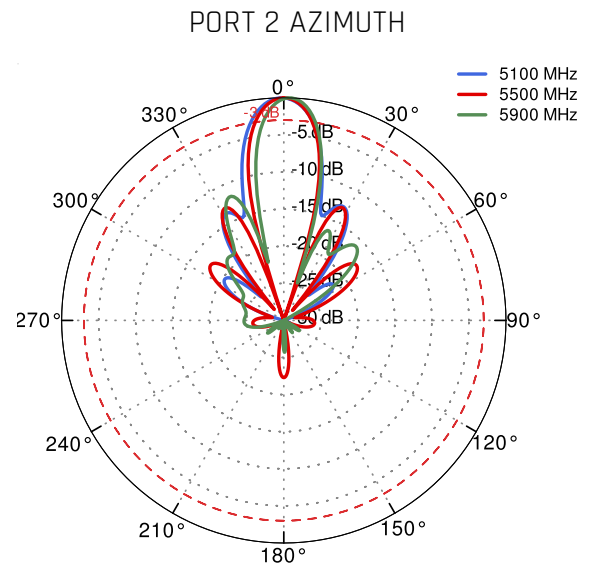

## WI-FI ANTENNA SPECIFICATION

<b>FREQUENCY</b>	2.4 - 2.5 GHz 5.1 - 5.9 GHz
<b>GAIN</b>	2.4 - 2.5 GHz : 12 dBi 5.1 - 5.9 GHz : 14 dBi
<b>FRONT-TO-BACK</b>	>20 dB
<b>VSWR</b>	<2.00
<b>BEAMWIDTH</b>	2.4 - 2.5 GHz - 90°/30° ±5° 5.1 - 5.9 GHz - 90°/16° ±5°
<b>POLARIZATION</b>	H&V
<b>IMPEDANCE</b>	50 Ω

## BLUETOOTH ANTENNA SPECIFICATION

<b>FREQUENCY</b>	2.30 - 2.60 GHz
<b>GAIN</b>	3 dBi
<b>VSWR</b>	<1.70, max <2.00
<b>BEAMWIDTH</b>	360°/25° ±5°
<b>POLARIZATION</b>	Vertical
<b>IMPEDANCE</b>	50 Ω

# MECHANICAL SPECIFICATION

<b>MATERIALS</b>	ABS, aluminum, PTFE, Fiberglass
<b>CONNECTOR TYPE</b>	RJ45
<b>INGRESS PROTECTION</b>	IP67
<b>DIMENSIONS</b>	272 x 276 x 96 mm 10.71 x 10.87 x 3.78 inch
<b>WEIGHT</b>	1.8 kg 3.97 lbs
<b>OPERATING TEMPERATURE</b>	From -40°C to 80°C From -40°F to 176°F

# PLOTS

VSWR

**GAIN**

**Wi-Fi from 2.4GHz to 2.5GHz**

Wi-Fi from 5.1GHz to 5.9GHz

Wi-Fi from 2.4GHz to 2.5GHz

Wi-Fi from 5.1GHz to 5.9GHz

**DIMENSIONS**