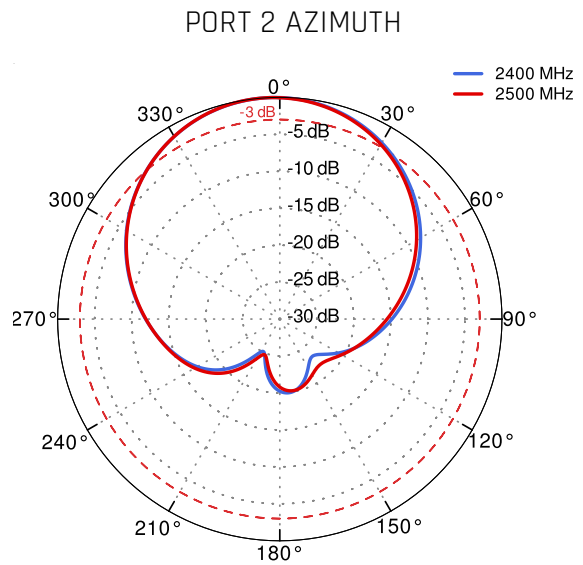

## WI-FI ANTENNA SPECIFICATION

<b>FREQUENCY</b>	2.4 - 2.5 GHz 5.1 - 5.9 GHz
<b>GAIN</b>	2.4 - 2.5 GHz : 12 dBi 5.1 - 5.9 GHz : 14 dBi
<b>FRONT-TO-BACK</b>	>20 dB
<b>VSWR</b>	<2.00
<b>BEAMWIDTH</b>	2.4 - 2.5 GHz - 90°/30° ±5° 5.1 - 5.9 GHz - 90°/16° ±5°
<b>POLARIZATION</b>	H&V
<b>IMPEDANCE</b>	50 Ω

## BLUETOOTH ANTENNA SPECIFICATION

<b>FREQUENCY</b>	2.30 - 2.60 GHz
<b>GAIN</b>	3 dBi
<b>VSWR</b>	<1.70, max <2.00
<b>BEAMWIDTH</b>	360°/25° ±5°
<b>POLARIZATION</b>	Vertical
<b>IMPEDANCE</b>	50 Ω

# MECHANICAL SPECIFICATION

<b>MATERIALS</b>	ABS, aluminum, PTFE, Fiberglass
<b>CONNECTOR TYPE</b>	RJ45
<b>INGRESS PROTECTION</b>	IP67
<b>DIMENSIONS</b>	272 x 276 x 96 mm 10.71 x 10.87 x 3.78 inch
<b>WEIGHT</b>	1.8 kg 3.97 lbs
<b>OPERATING TEMPERATURE</b>	From -40°C to 80°C From -40°F to 176°F

# PLOTS

VSWR

**GAIN**

**Wi-Fi from 2.4GHz to 2.5GHz**

Wi-Fi from 5.1GHz to 5.9GHz

Wi-Fi from 2.4GHz to 2.5GHz

Wi-Fi from 5.1GHz to 5.9GHz

**DIMENSIONS**