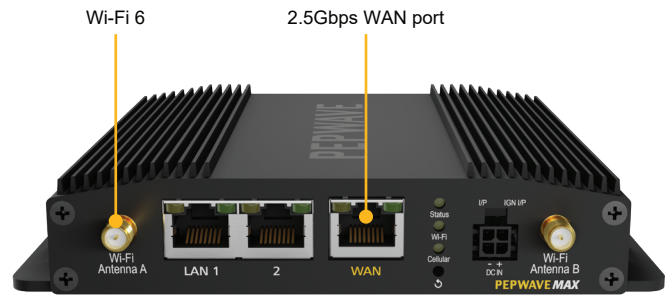

BR1 Pro 5G

The Classic Goes Sonic

Sonic for a Reason

The 'classic goes sonic', why? The BR1 Pro 5G is integrated with the new generation multi-core CPU ensuring delivery of gigabit speeds. Achieving 800% faster speeds than the original BR1 Classic.

Low-Profile Form Factor

At 1.14 inches short, the BR1 Pro 5G is 25% slimmer than the BR1 Classic.

Available with PrimeCare

The economical way to build your secure SpeedFusion network. Experience it all with PrimeCare.

BR1 Pro 5G

Specifications

WAN Interface	1x 10/100/1000/2500M Ethernet ¹ 1x 5G Modem with Redundant SIM Slot	5G Cellular Data Rate⁴ (Downlink/Uplink)	5G: 4 Gbps / 700 Mbps LTE CAT-20: 2 Gbps / 150 Mbps
LAN Interface	2x 10/100/1000M Ethernet	Recommended Users	150
Wi-Fi Interface	Simultaneous Dual-Band (2.4GHz / 5GHz) Wi-Fi 6, 2X2 MU-MIMO Wi-Fi WAN and/or AP	Antenna Connectors	4x SMA Cellular Antenna Connectors 2x RP-SMA Wi-Fi Antenna Connectors 1x SMA GPS Antenna Connector
Features	Drop-in Mode Load Balancing/Failover Ignition Sensing	Power Input	10 - 30V
Transmit Power (2.4GHz / 5GHz)	24 dBm / 26 dBm	Power Consumption	8 W (nominal), 19 W (max.)
Router Throughput	1 Gbps	Dimensions (L x W x H)	5.78 x 5.08 x 1.15 inches / 146.8 x 129 x 29.3 mm
PepVPN Throughput (No Encryption)	400 Mbps	Weight	1.28 pounds / 580 g
PepVPN Throughput (256-bit AES)	200 Mbps	Operating Temperature	-40°– 149° F / -40°– 65° C
SpeedFusion Features	Hot Failover, WAN Smoothing, Bandwidth Bonding ²	Humidity	15% – 95% (non-condensing)
Number of PepVPN SpeedFusion Peers	2/5 ³	Certifications	FCC, CE, RoHS, Railway Applications - Electronic Equipment used on Rolling Stock: EN 50155 Electromagnetic Compatibility: EN 61000
		Warranty	1-Year Limited Warranty
		Package Content	1x BR1 Pro 5G 1x 12V2A Power Supply (ACW-632) 4x LTE/5G Antennas (ACW-235) 2x Wi-Fi Dual Band Antenna (ACW-341) 1x GPS Antenna (ACW-232)