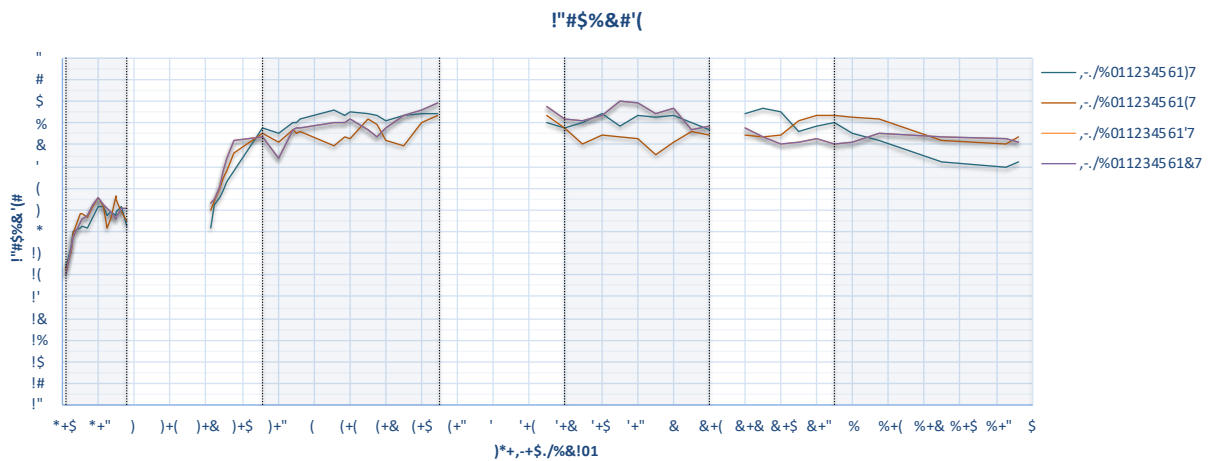

Cellular Antenna Gain