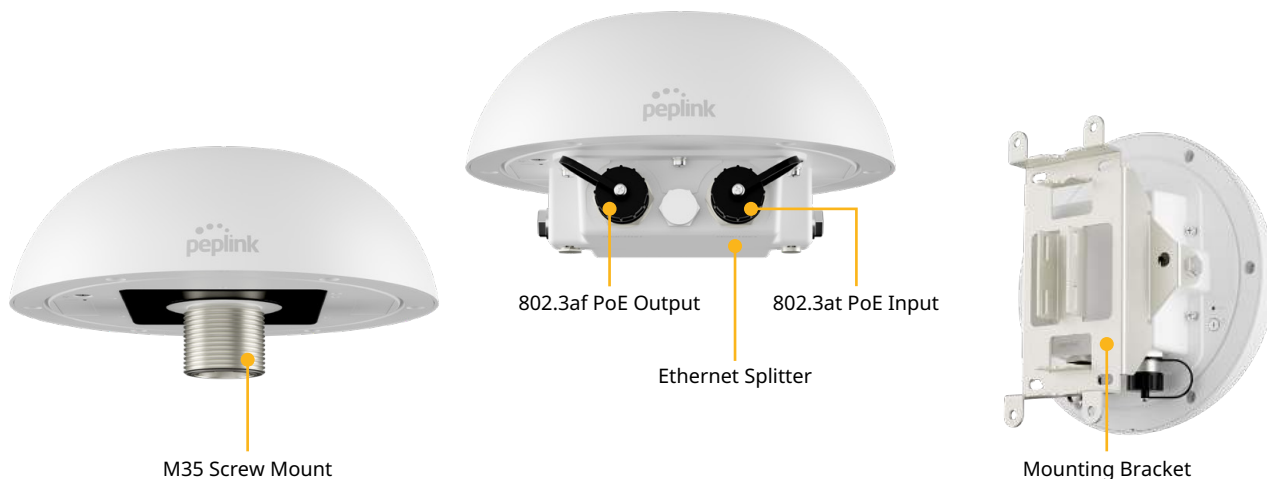

# A design that's made to meet your needs

M35 Screw Mount

Ethernet Splitter

Mounting Bracket

It's simple design offers a multitude of installation options. The HD1 Dome Pro includes an **M35 screw mount** and **Ethernet splitter**, making it easy for wall or pole mount. If mounting is not needed, simply connect an Ethernet cable and it's good to go.

<sup>1</sup> SIM Injector is available separately.

<sup>2</sup> Ethernet LAN port can be split into two LAN ports using the included splitter (1x LAN 802.3af PoE out, 1x LAN 802.3at PoE+ in).

<sup>3</sup> Ethernet port includes surge and ESD protection circuits to protect against over-voltage transients.