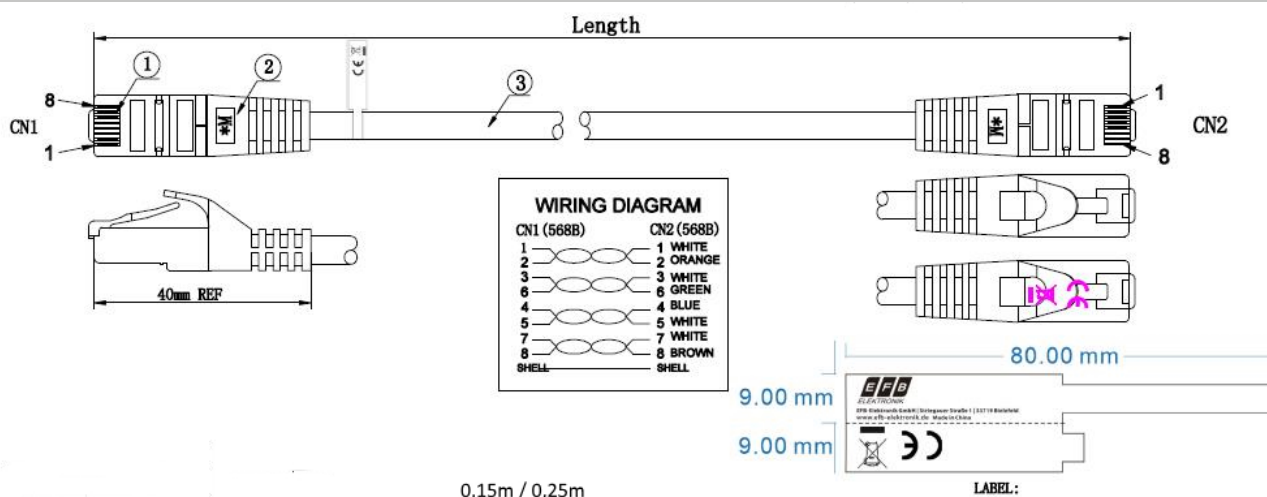

DATASHEET

RJ45 Patch Cord Cat.6A S/FTP LSZH Cat.7 raw cable grey 15m

Available variants

ArtNr.	Bezeichnung	Length	Längentoleranz
MK7001.0,15G	RJ45 Patch Cord Cat.6A S/FTP LSZH Cat.7 raw cable grey 0,15m	0.15 m	±5 %
MK7001.0,25G	RJ45 Patch Cord Cat.6A S/FTP LSZH Cat.7 raw cable grey 0,25m	0.25 m	±5 %
MK7001.0,5G	RJ45 Patch Cord Cat.6A S/FTP LSZH Cat.7 raw cable grey 0,5m	0.5 m	±5 %
MK7001.1G	RJ45 Patch Cord Cat.6A S/FTP LSZH Cat.7 raw cable grey 1m	1.0 m	±5 %
MK7001.1,5G	RJ45 Patch Cord Cat.6A S/FTP LSZH Cat.7 raw cable grey 1,5m	1.5 m	±5 %
MK7001.2G	RJ45 Patch Cord Cat.6A S/FTP LSZH Cat.7 raw cable grey 2m	2.0 m	±5 %
MK7001.3G	RJ45 Patch Cord Cat.6A S/FTP LSZH Cat.7 raw cable grey 3m	3.0 m	±5 %
MK7001.5G	RJ45 Patch Cord Cat.6A S/FTP LSZH Cat.7 raw cable grey 5m	5.0 m	±5 %
MK7001.7,5G	RJ45 Patch Cord Cat.6A S/FTP LSZH Cat.7 raw cable grey 7,5m	7.5 m	±5 %
MK7001.10G	RJ45 Patch Cord Cat.6A S/FTP LSZH Cat.7 raw cable grey 10m	10.0 m	±5 %
MK7001.15G	RJ45 Patch Cord Cat.6A S/FTP LSZH Cat.7 raw cable grey 15m	15.0 m	±5 %
MK7001.20G	RJ45 Patch Cord Cat.6A S/FTP LSZH Cat.7 raw cable grey 20m	20.0 m	±5 %
MK7001.25G	RJ45 Patch Cord Cat.6A S/FTP LSZH Cat.7 raw cable grey 25m	25.0 m	±5 %
MK7001.30G	RJ45 Patch Cord Cat.6A S/FTP LSZH Cat.7 raw cable grey 30m	30.0 m	±5 %

Drawings

This datasheet was created automatically on 10-07-2024 . Technical changes reserved.