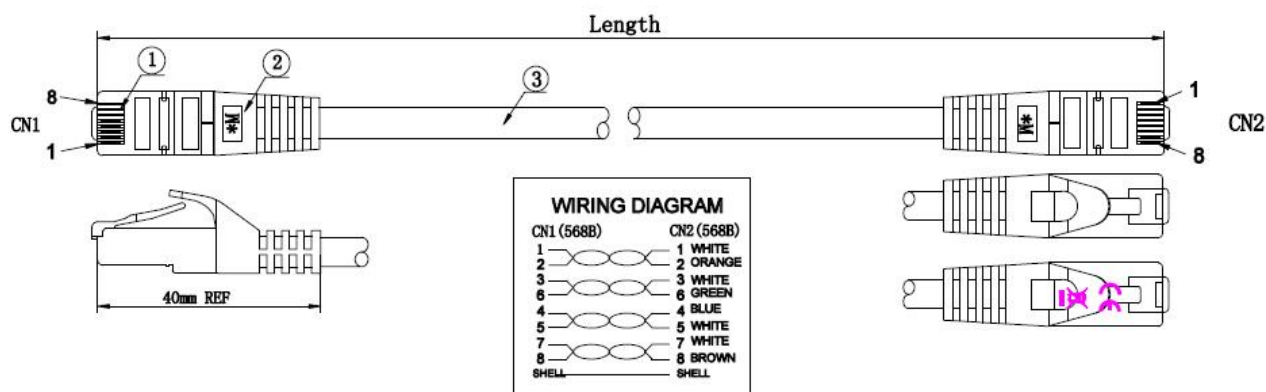

Drawings

This datasheet was created automatically on 10-07-2024 . Technical changes reserved.

DATASHEET

RJ45 Patch Cord Cat.6A S/FTP LSZH Cat.7 raw cable grey
15m

This datasheet was created automatically on 10-07-2024 . Technical changes reserved.