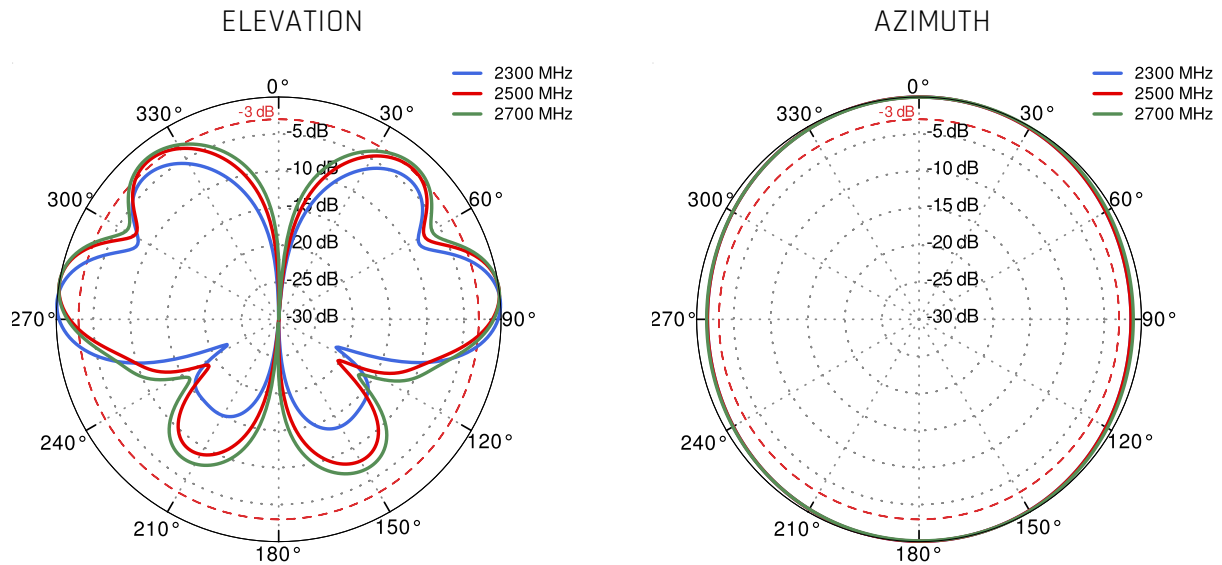

PLOTS

VSWR

Gain

From 700MHz to 900MHz

From 1.71GHz to 2.17GHz

From 2.3GHz to 2.7GHz

DIMENSIONS