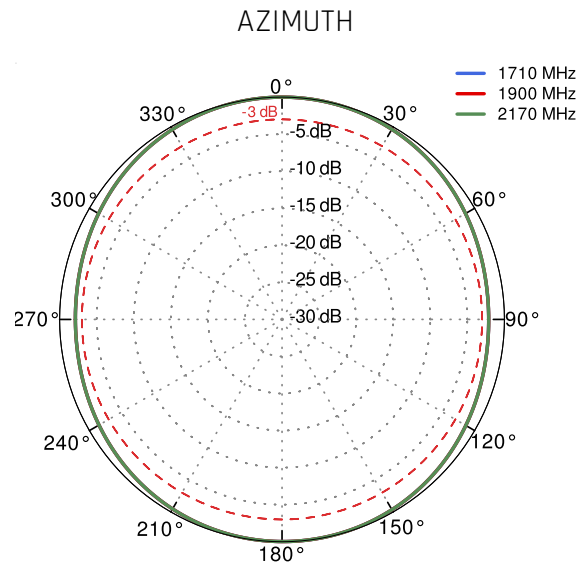

OUTDOOR ANTENNA WORKS IN ANY WEATHER CONDITIONS, IP67

GALVANIZED STEEL, WALL OR POLE MOUNTING BRACKET

TWO SMA CONNECTORS

360° BEAMWIDTH

4DBI GAIN

MADE IN EUROPE

LTE ANTENNA SPECIFICATION

FREQUENCY	694 - 960 MHz 1.7 - 2.2 GHz 2.2 - 2.7 GHz
GAIN	694 - 960 MHz : 2 dBi 1.7 - 2.2 GHz : 2 dBi 2.2 - 2.7 GHz : 4 dBi
SUPPORTED LTE/5G BANDS	1, 2, 3, 4, 5, 6, 7, 8, 9, 10, 12, 13, 14, 17, 18, 19, 20, 23, 25, 26, 27, 28, 29, 30, 33, 34, 35, 36, 37, 38, 39, 40, 41, 44, 53, 59, 62, 65, 66, 67, 68, 69, 85, n80, n81, n82, n83, n84, n86, n89, n90, n95
VSWR	<1.60, max <2.00
BEAMWIDTH	360°/35° ±5°
POLARIZATION	Vertical
IMPEDANCE	50 Ω

LTE / 4G WCS DARS

2300 MHz	30	40						2400 MHz
-------------	----	----	--	--	--	--	--	-------------

LTE / 4G

2400 MHz	7	38	41	53	69	n90		2700 MHz
-------------	---	----	----	----	----	-----	--	-------------

PLOTS

VSWR

Gain

From 700MHz to 900MHz

From 1.71GHz to 2.17GHz

From 2.3GHz to 2.7GHz

DIMENSIONS