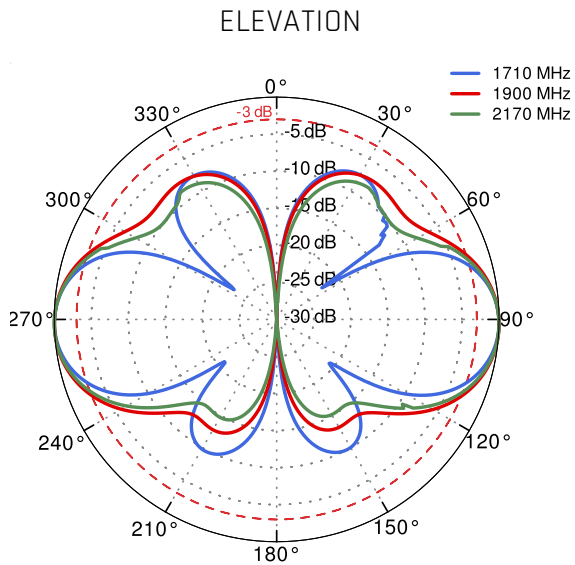

PLOTS

VSWR

Gain

From 700MHz to 900MHz

From 1.71GHz to 2.17GHz

From 2.3GHz to 2.7GHz

DIMENSIONS