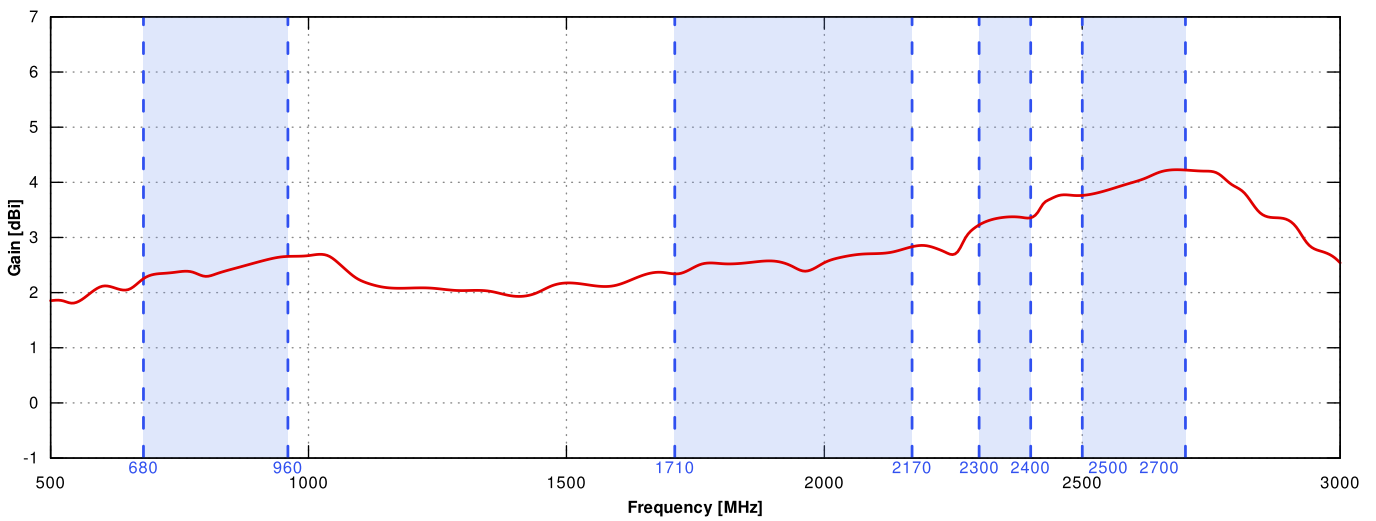

PLOTS

VSWR

Gain

From 700MHz to 900MHz

From 1.71GHz to 2.17GHz

From 2.3GHz to 2.7GHz

DIMENSIONS