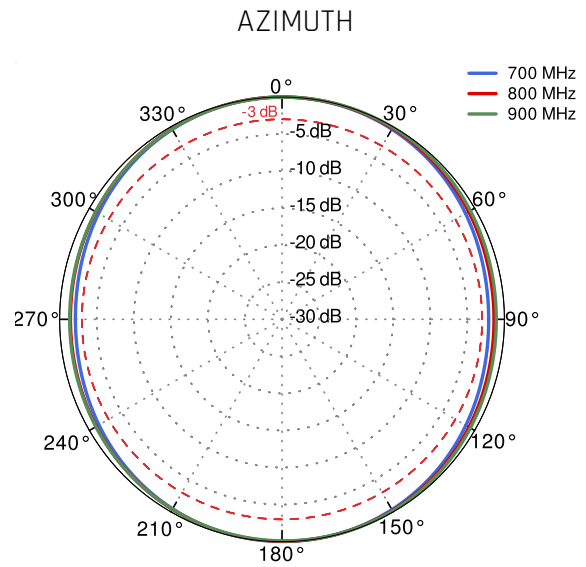

OUTDOOR ANTENNA WORKS IN ANY WEATHER CONDITIONS, IP67

GALVANIZED STEEL, WALL OR POLE MOUNTING BRACKET

TWO SMA CONNECTORS

360° BEAMWIDTH

4DBI GAIN

MADE IN EUROPE

LTE ANTENNA SPECIFICATION

FREQUENCY	694 - 960 MHz 1.7 - 2.2 GHz 2.2 - 2.7 GHz
GAIN	694 - 960 MHz : 2 dBi 1.7 - 2.2 GHz : 2 dBi 2.2 - 2.7 GHz : 4 dBi
SUPPORTED LTE/5G BANDS	1, 2, 3, 4, 5, 6, 7, 8, 9, 10, 12, 13, 14, 17, 18, 19, 20, 23, 25, 26, 27, 28, 29, 30, 33, 34, 35, 36, 37, 38, 39, 40, 41, 44, 53, 59, 62, 65, 66, 67, 68, 69, 85, n80, n81, n82, n83, n84, n86, n89, n90, n95
VSWR	<1.60, max <2.00
BEAMWIDTH	360°/35° ±5°
POLARIZATION	Vertical
IMPEDANCE	50 Ω

LTE / 4G WCS DARS

2300 MHz	30	40						2400 MHz
-------------	----	----	--	--	--	--	--	-------------

LTE / 4G

2400 MHz	7	38	41	53	69	n90		2700 MHz
-------------	---	----	----	----	----	-----	--	-------------

PLOTS

VSWR

Gain

From 700MHz to 900MHz

From 1.71GHz to 2.17GHz

From 2.3GHz to 2.7GHz

DIMENSIONS