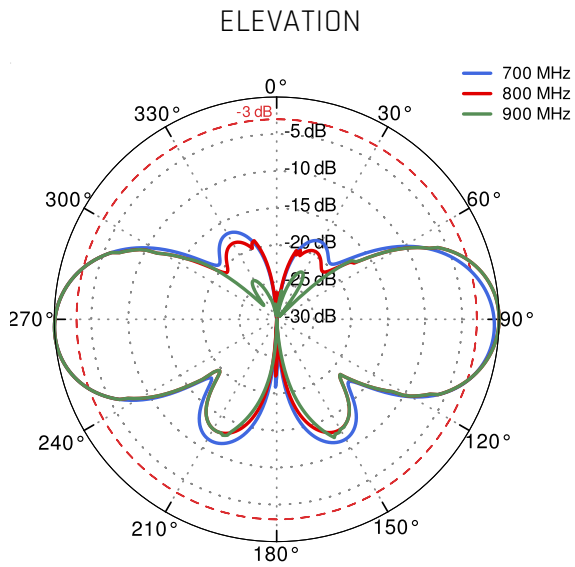

PLOTS

VSWR

Gain

From 700MHz to 900MHz

From 1.71GHz to 2.17GHz

From 2.3GHz to 2.7GHz

DIMENSIONS