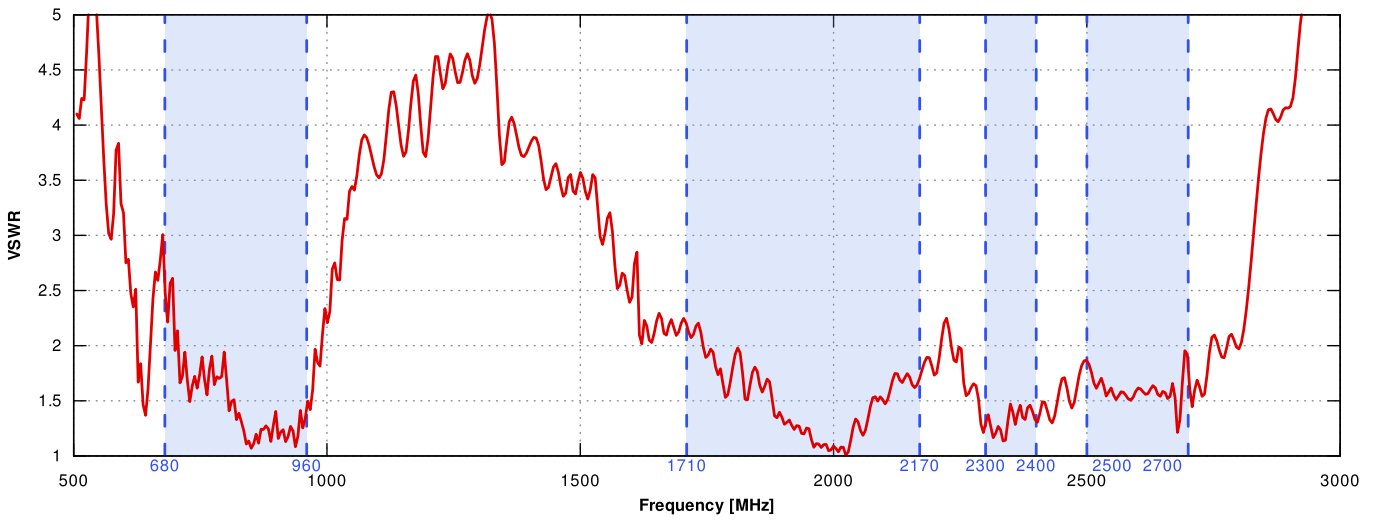

PLOTS

VSWR

Gain

From 700MHz to 900MHz

From 1.71GHz to 2.17GHz

From 2.3GHz to 2.7GHz

DIMENSIONS