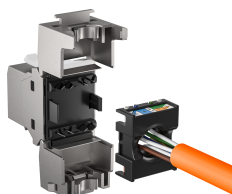

### General data

The RJ45 keystone module provides a combination of excellent transmission qualities and an easy tool-free assembly. The high quality of the keystone module ensures very good qualities for 5 Gigabit Ethernet applications. No special tools are needed for the assembly. The assembly is easy and handy to execute. With the RJ45 keystone module you receive a fully shielded module, which will provide good service for a long time in your network installation.