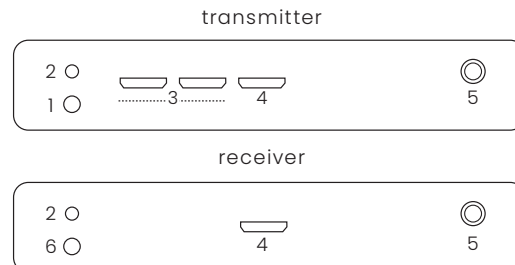

Order information

TV Anywhere Wireless HD

EU version art.nr. 08233	EAN 8718164532337
UK version art.nr. 08234	EAN 8718164532344
CH version art.nr. 08235	EAN 8718164532351
IT version art.nr. 08236	EAN 8718164532368

Packaging size (h x w x d): 190 x 260 x 95 mm

Set includes

- 1x HD transmitter
- 1x HD receiver
- 2x HDMI cable | 150 cm
- 1x Infrared extension cable with 1 LED | 300 cm
- 1x Infrared receiver | 100 cm
- 1x Remote control | batteries included
- 2x Power adapter
- 1x User manual