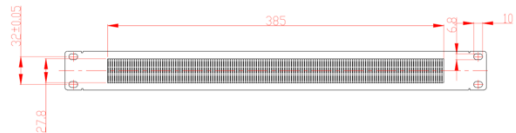

Brush Panel

327413

327414

The equip[®] Brush Panel incorporates patch panels to facilitate the cable entry into racks. The support bar at rear side ensures the sustainability of cable routing.

| Specification

Size	19", 1U
-------------	---------

| Drawing

| Ordering Information

PN	EAN	Color
327413	4015867206942	Black
327414	4015867208359	Light Grey

Packing: equip color box

| Package Contents

- Brush Panel